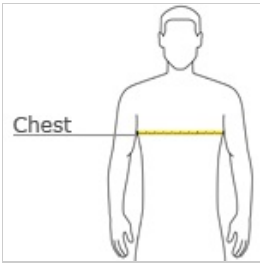

## Sport-Tek® PosiCharge® Long Sleeve Electric Heather Tee. ST390LS

Our color-locking tee has a soft hand, wicks moisture, resists snags and is energized with an all-over heather pattern.

- 4.1-ounce, 100% polyester jersey with PosiCharge technology
- Removable tag for comfort and relabeling
- Set-in sleeves

### HOW TO MEASURE

#### CHEST

Measure under the arm and around the fullest part of the chest with arms down, keeping tape horizontal.